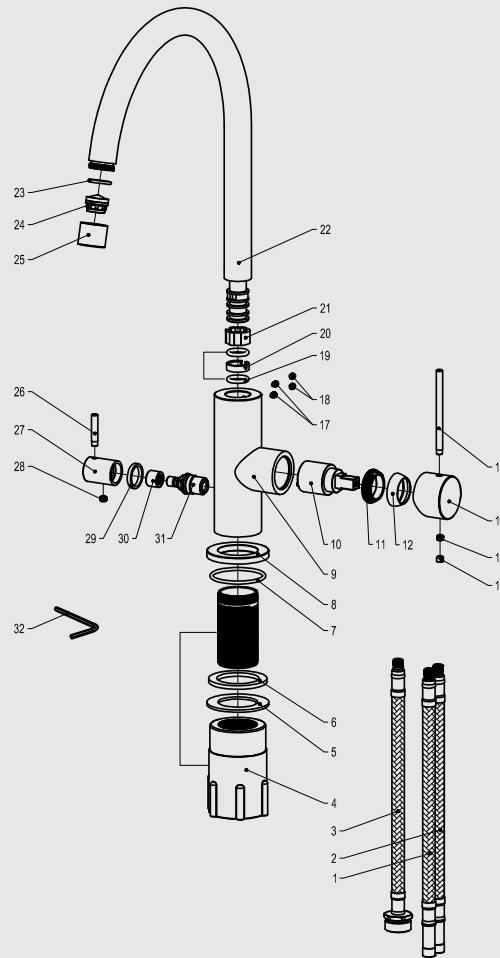

Edition: 2020-04-01

1. 1 Flexible hose
2. 2 Flexible hose
3. 3 Flexible hose
4. 4 Fixing bushing
5. 5 Washer
6. 6 Washer
7. 7 O ring
8. 8 Base
9. 9 Body
10. 10 Cartridge
11. 11 Screw nut
12. 12 Cover ring
13. 13 Rubber
14. 14 Inner hex screw
15. 15 Handle base
16. 16 Handle bar
17. 17 Inner hex screw
18. 18 Rubber
19. 19 O ring
20. 20 Rubber
21. 21 Rubber
22. 22 Spout
23. 23 O ring
24. 24 Aerator
25. 25 Aerator Cover
26. 26 Handle bar
27. 27 Handle base
28. 28 Inner hex screw
29. 29 Rubber
30. 30 Splined hub
31. 31 Cartridge
32. 32 Wrench

Steel Equip Scrap D

Köksblandare i rostfritt stål.

Art nr RSK

32126 8311213

Tekniska data:

Håltagning: 35 mm

Vridbar 110°

Diskmaskinsavstängning